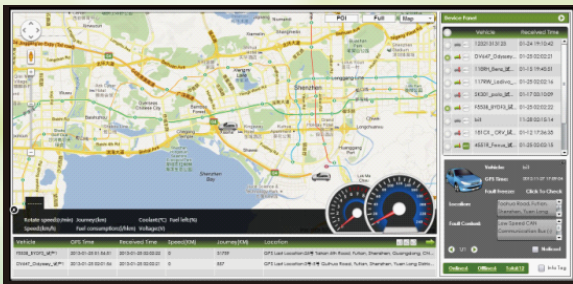

Easily match your vehicle's OBD interface and hide your vehicle by extension cable.

■ GPS TRACKING:

Track your vehicle by mobile phone and computer, and receive SMS or online location.

Get your travelling report from Meitrack Family OBD GPS Tracking System.

ON-BOARD DIAGNOSTIC:

Remind you safe driving: Off-gas Emissions / Car Status

Manage your economical driving: Petrol Consumption / Petrol Mass / Petrol Cost

WHY MEITRACK TC68?

TC68 is special designed for car owners, the hardware and software are user-friendly. Come and discover more useful functions!