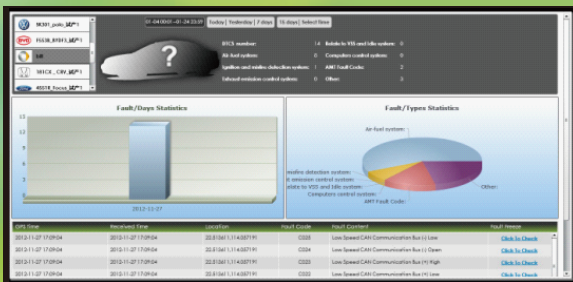

Easily match your vehicle's OBD interface and hide your vehicle by extension cable.

■ GPS TRACKING:

Track your vehicle by mobile phone and computer, and receive SMS or online location.

Get your travelling report from Meitrack Family OBD GPS Tracking System.

ON-BOARD DIAGNOSTIC:

Remind you safe driving: Off-gas Emissions / Car Status

Manage your economical driving: Petrol Consumption / Petrol Mass / Petrol Cost

WHY MEITRACK TC68?

TC68 is special designed for car owners, the hardware and software are user-friendly. Come and discover more useful functions!