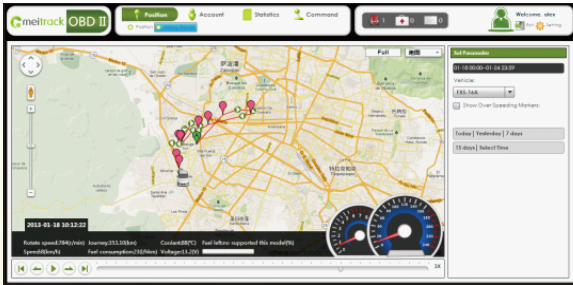

Easily match your vehicle's OBD interface and hide your vehicle by extension cable.

■ GPS TRACKING:

Track your vehicle by mobile phone and computer, and receive SMS or online location.

Get your travelling report from Meitrack Family OBD GPS Tracking System.

ON-BOARD DIAGNOSTIC:

Remind you safe driving: Off-gas Emissions / Car Status

Manage your economical driving: Petrol Consumption / Petrol Mass / Petrol Cost

WHY MEITRACK TC68?

TC68 is special designed for car owners, the hardware and software are user-friendly. Come and discover more useful functions!