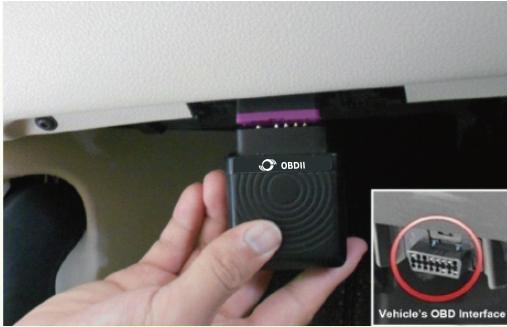

Have you ever known your vehicle's status and security?

Do you really know your vehicles' problem before maintenance. To build security, take precautions and get one.

HOW DOES IT WORK?

■ SIMPLY PLUG :

Free of complicated cable installation

Easily match your vehicle's OBD interface and hide your vehicle by extension cable.

■ GPS TRACKING:

Track your vehicle by mobile phone and computer, and receive SMS or online location.

Get your travelling report from Meitrack Family OBD GPS Tracking System.

ON-BOARD DIAGNOSTIC:

Remind you safe driving: Off-gas Emissions / Car Status

Manage your economical driving: Petrol Consumption / Petrol Mass / Petrol Cost

WHY MEITRACK TC68?

TC68 is special designed for car owners, the hardware and software are user-friendly. Come and discover more useful functions!